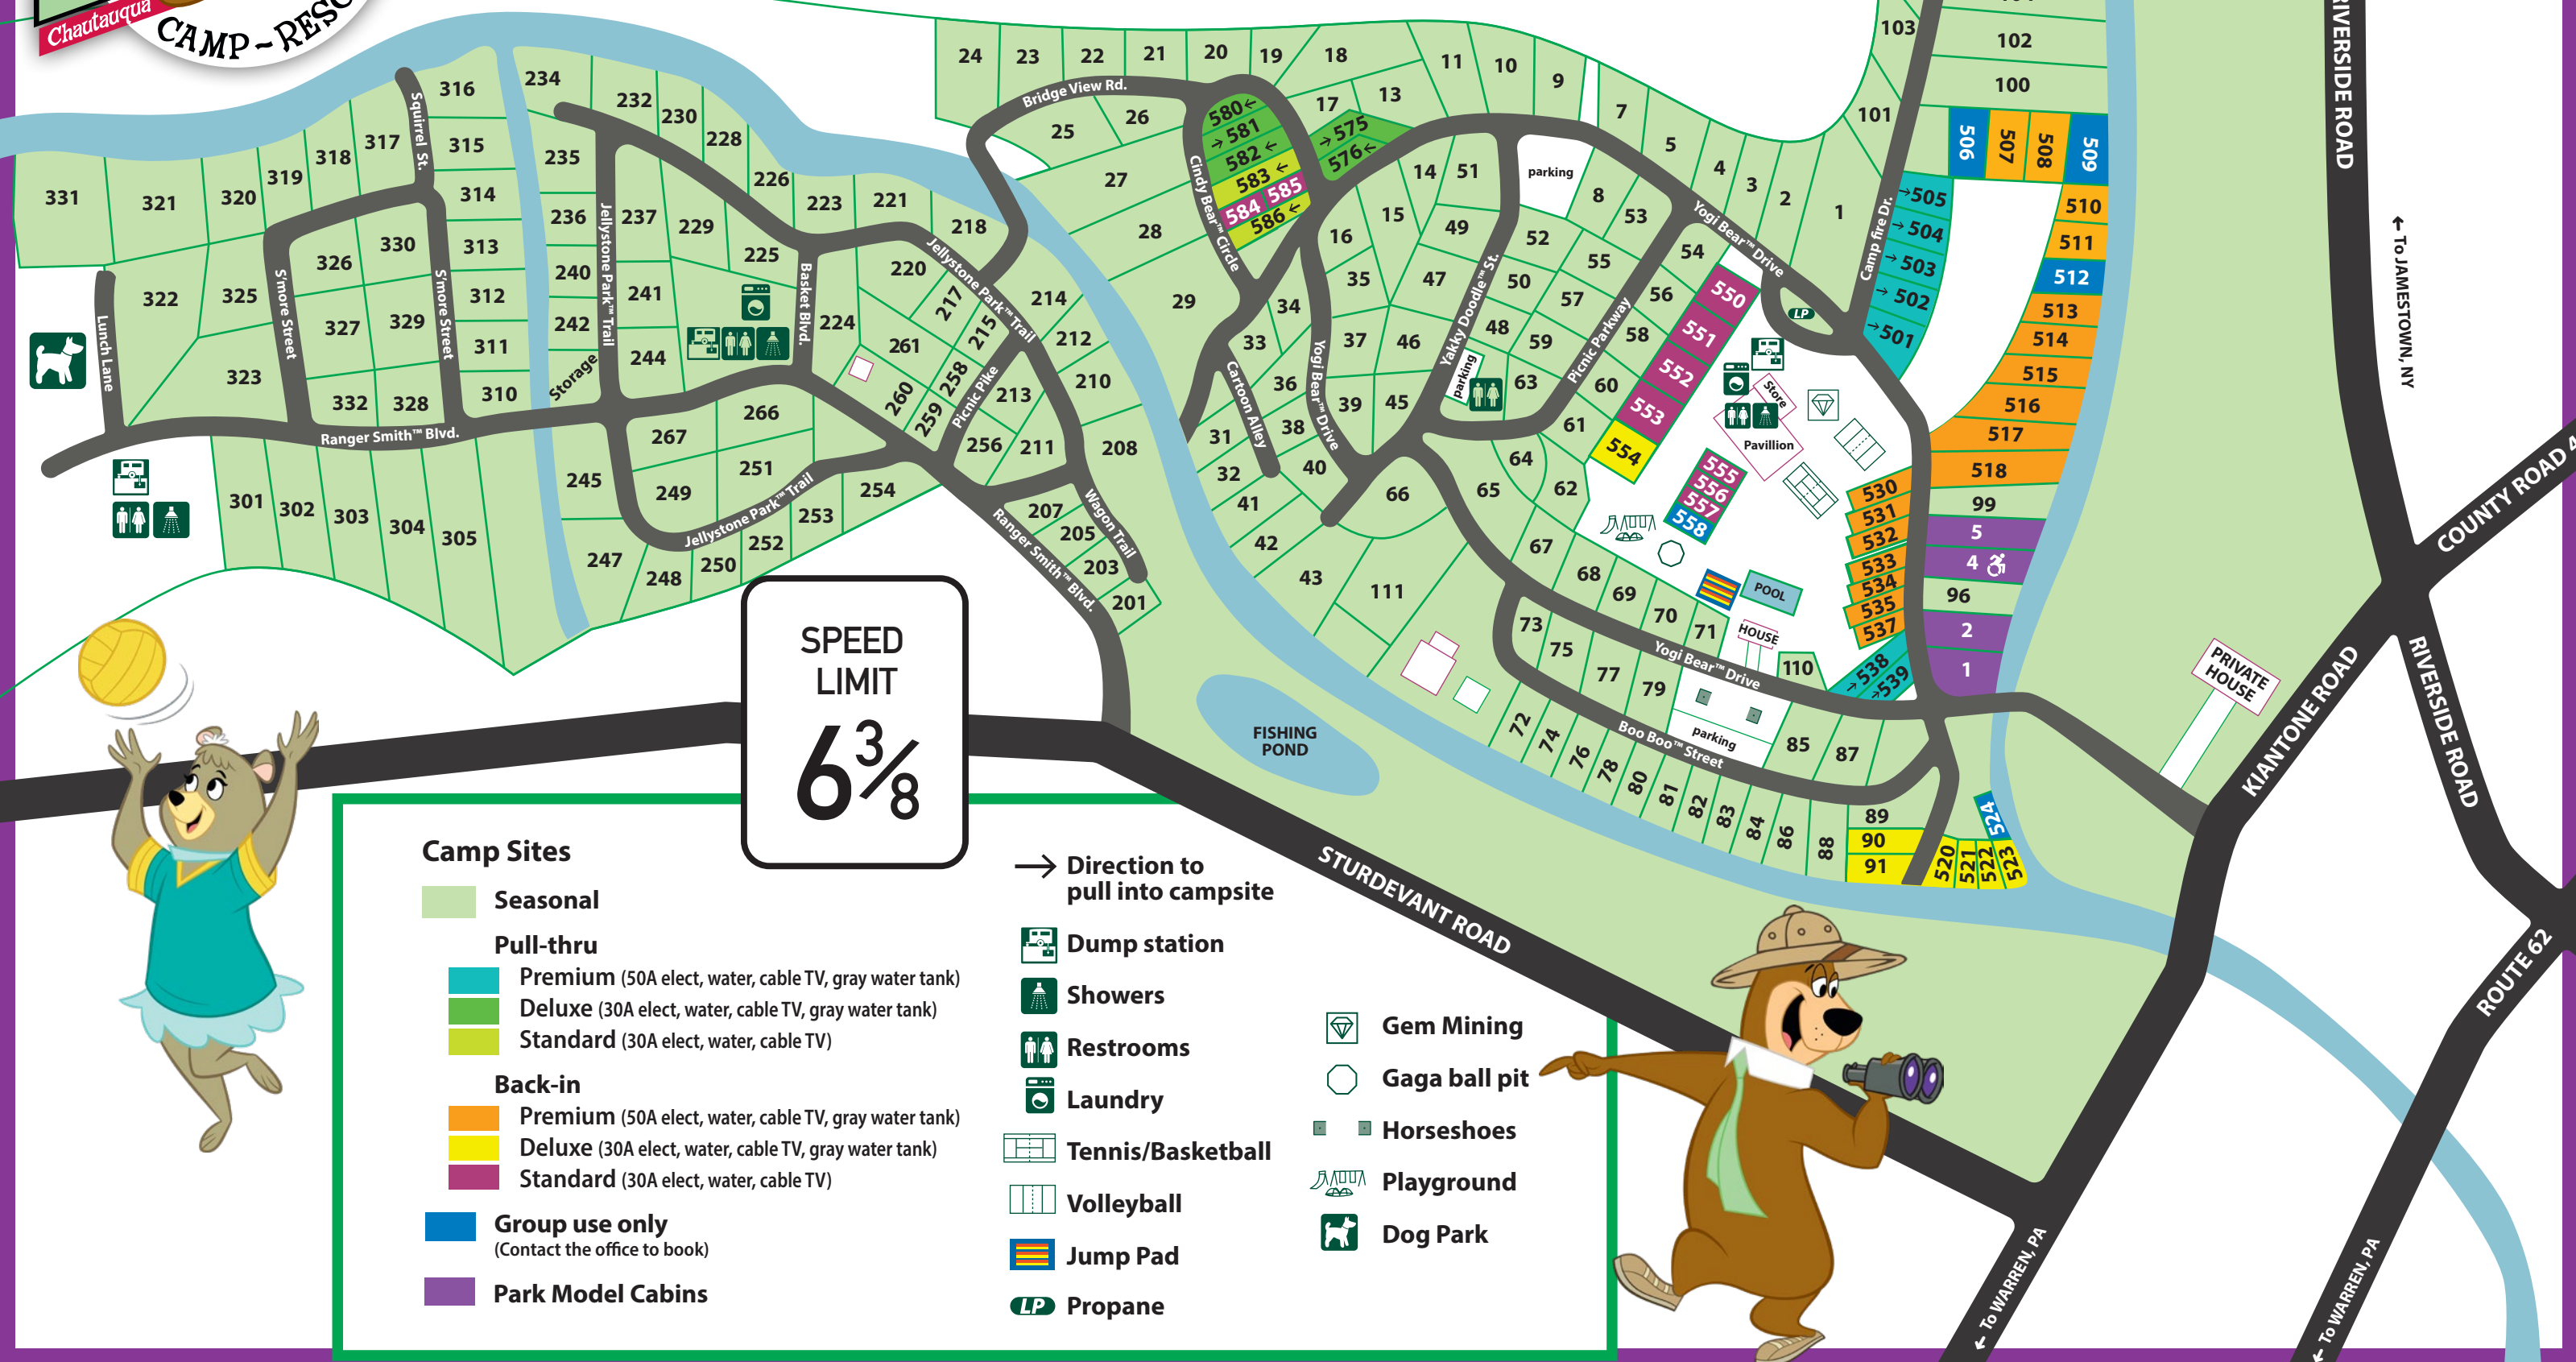

299 Kiantone Road
 Jamestown, NY 14701
 716.569.5433

chjellystone.com

Your Site# _____

SPEED LIMIT
6³/₈

Camp Sites

- Seasonal
- Pull-thru**
 - Premium (50A elect, water, cable TV, gray water tank)
 - Deluxe (30A elect, water, cable TV, gray water tank)
 - Standard (30A elect, water, cable TV)
- Back-in**
 - Premium (50A elect, water, cable TV, gray water tank)
 - Deluxe (30A elect, water, cable TV, gray water tank)
 - Standard (30A elect, water, cable TV)
- Group use only**
 (Contact the office to book)
- Park Model Cabins**

- Direction to pull into campsite
- Dump station
- Showers
- Restrooms
- Laundry
- Tennis/Basketball
- Volleyball
- Jump Pad
- Propane

- Gem Mining
- Gaga ball pit
- Horseshoes
- Playground
- Dog Park

← To WARREN, PA
 ← To WARREN, PA